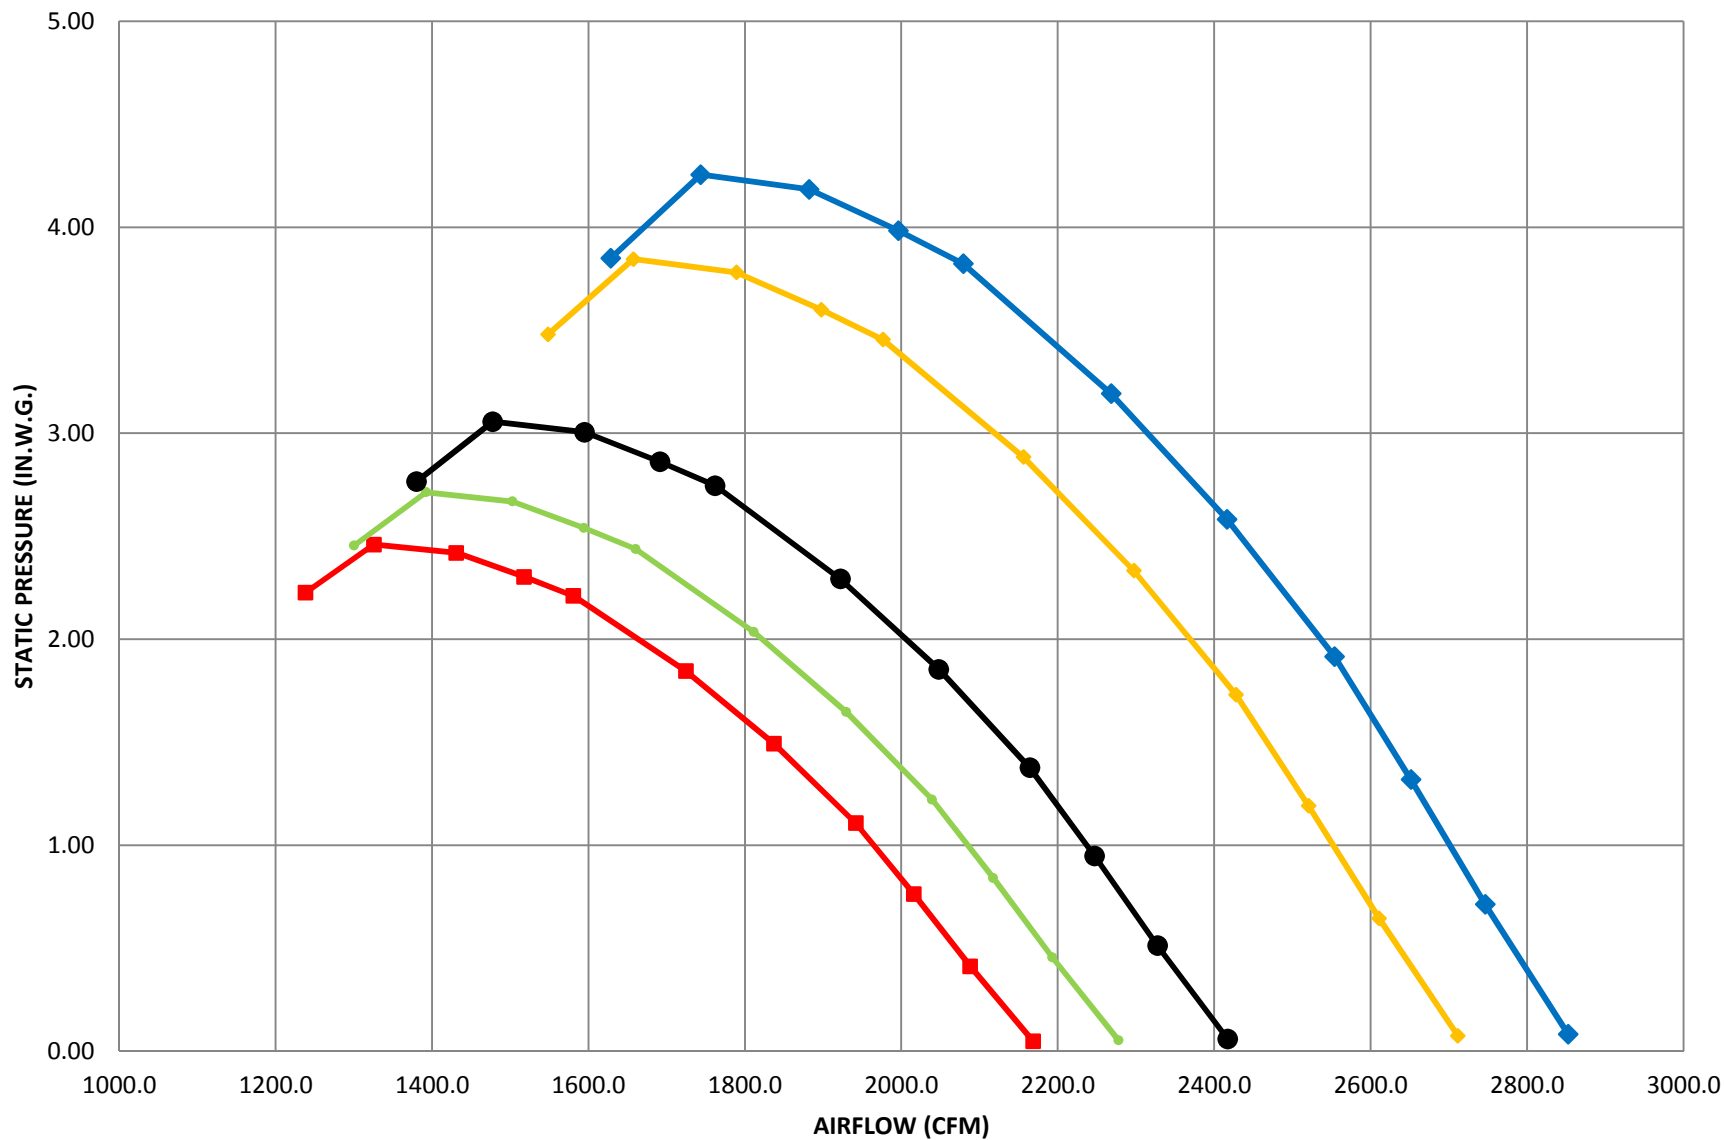

1270980-CAT AIRFLOW CURVE

■ 314 HZ (4475 RPM) ● 329.8 HZ (4700 RPM) ● 350 HZ (4988 RPM) ◆ 392.6 HZ (5595 RPM) ◆ 413 HZ (5885 RPM)