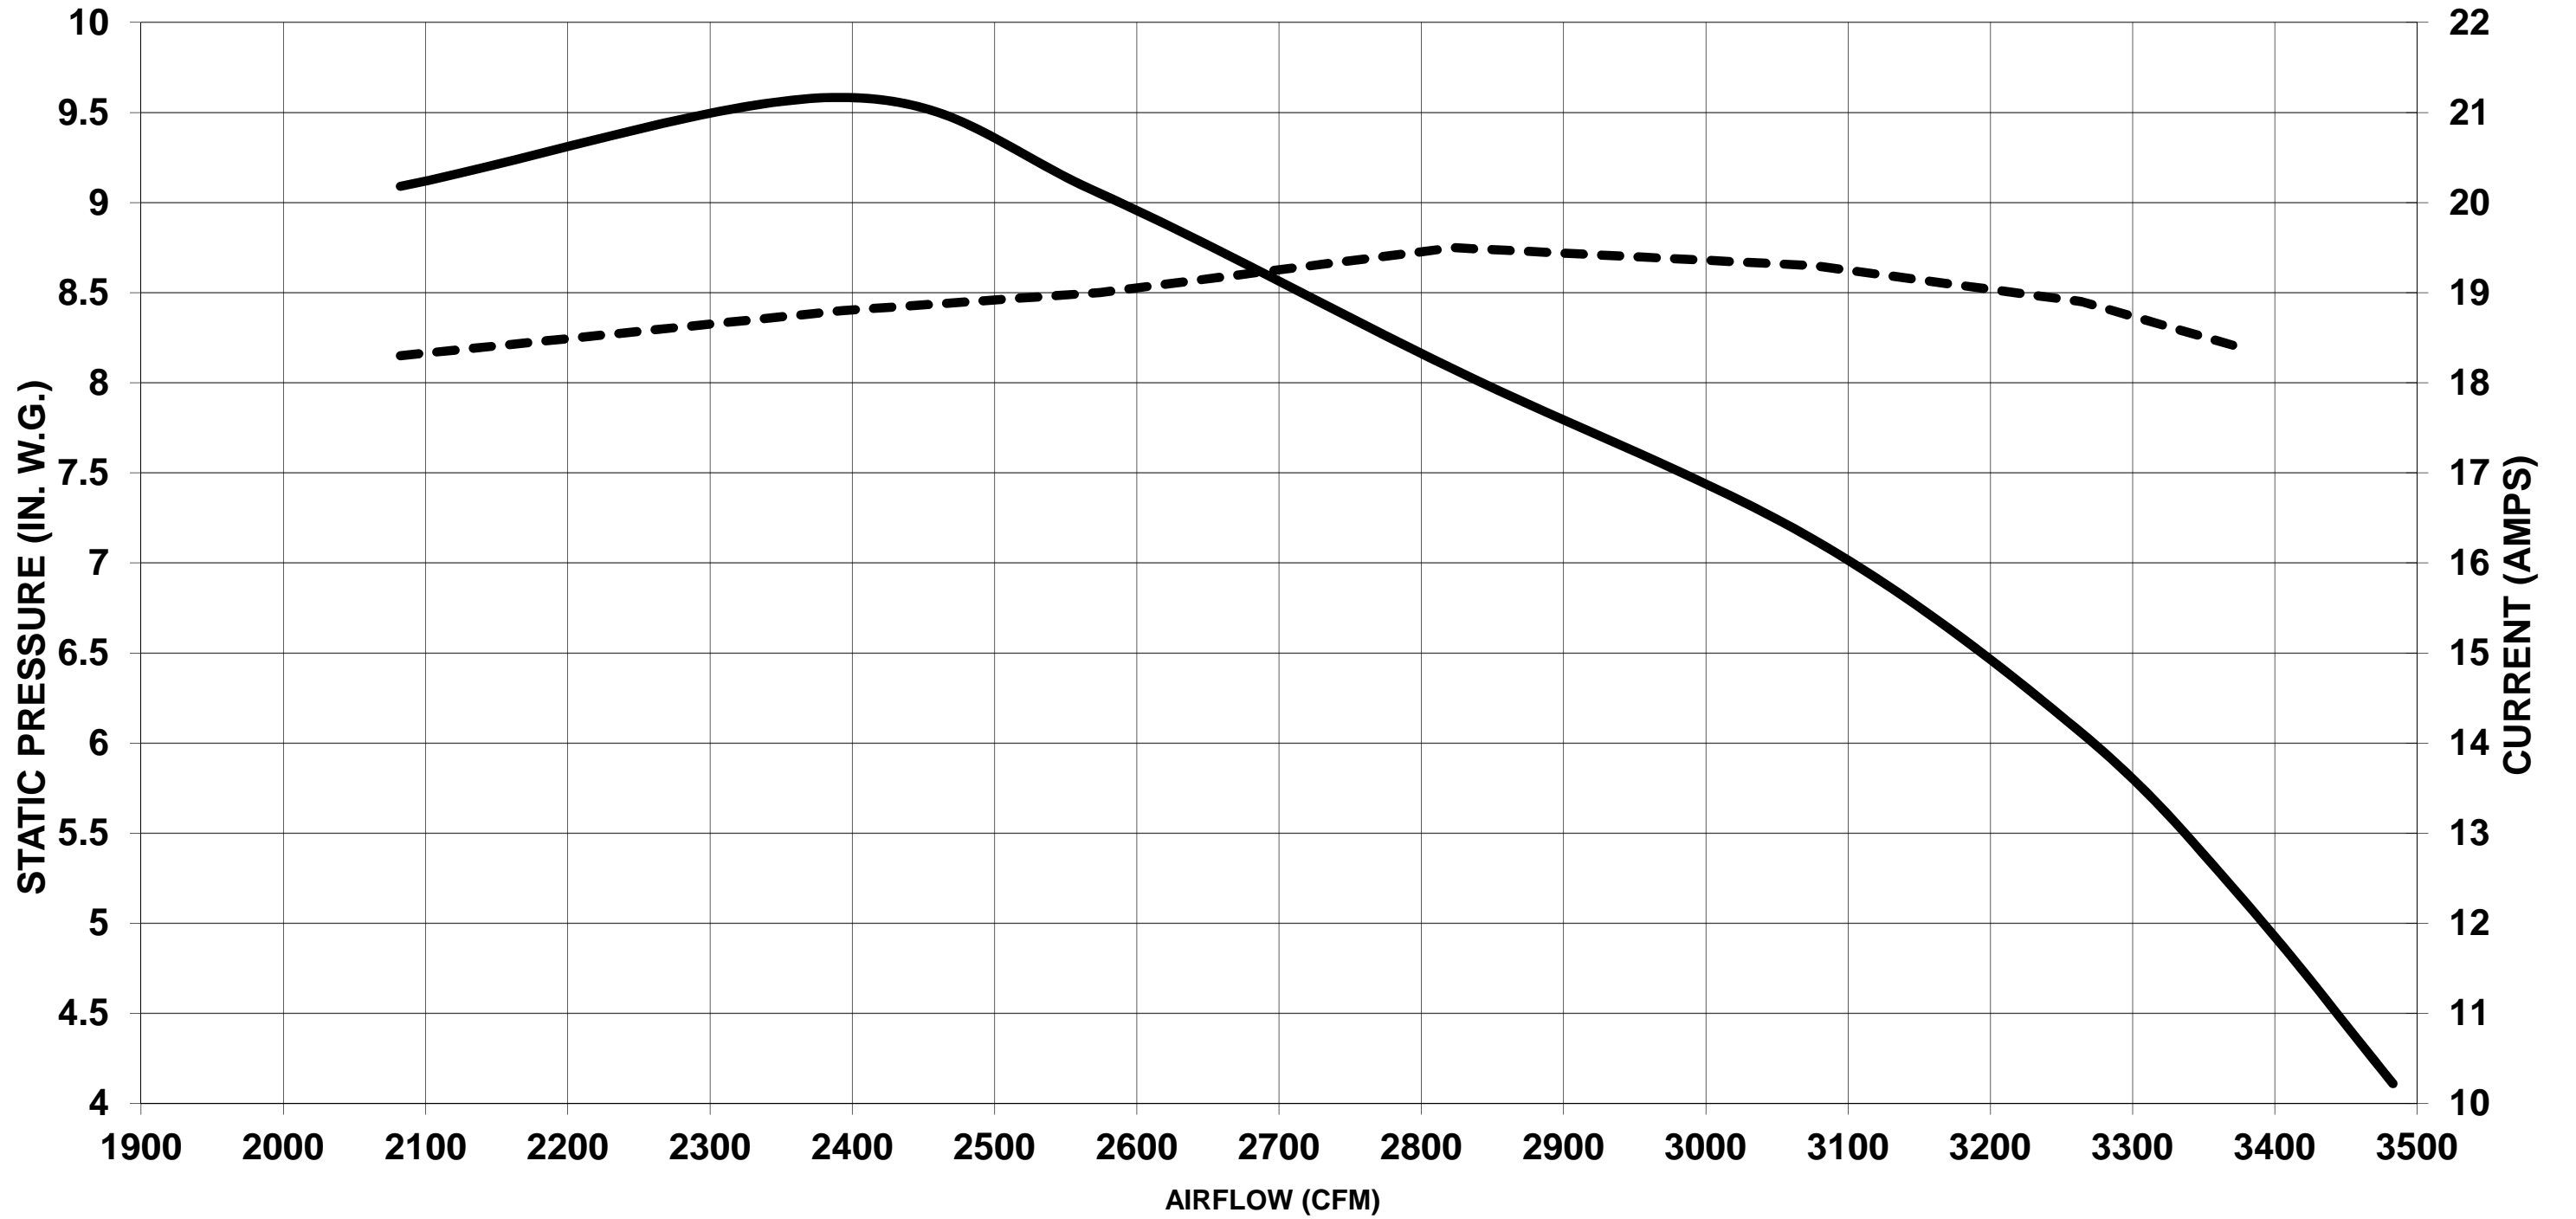

1270950-CAT AIRFLOW CURVE

— Nominal Flow

- - - Nominal Current