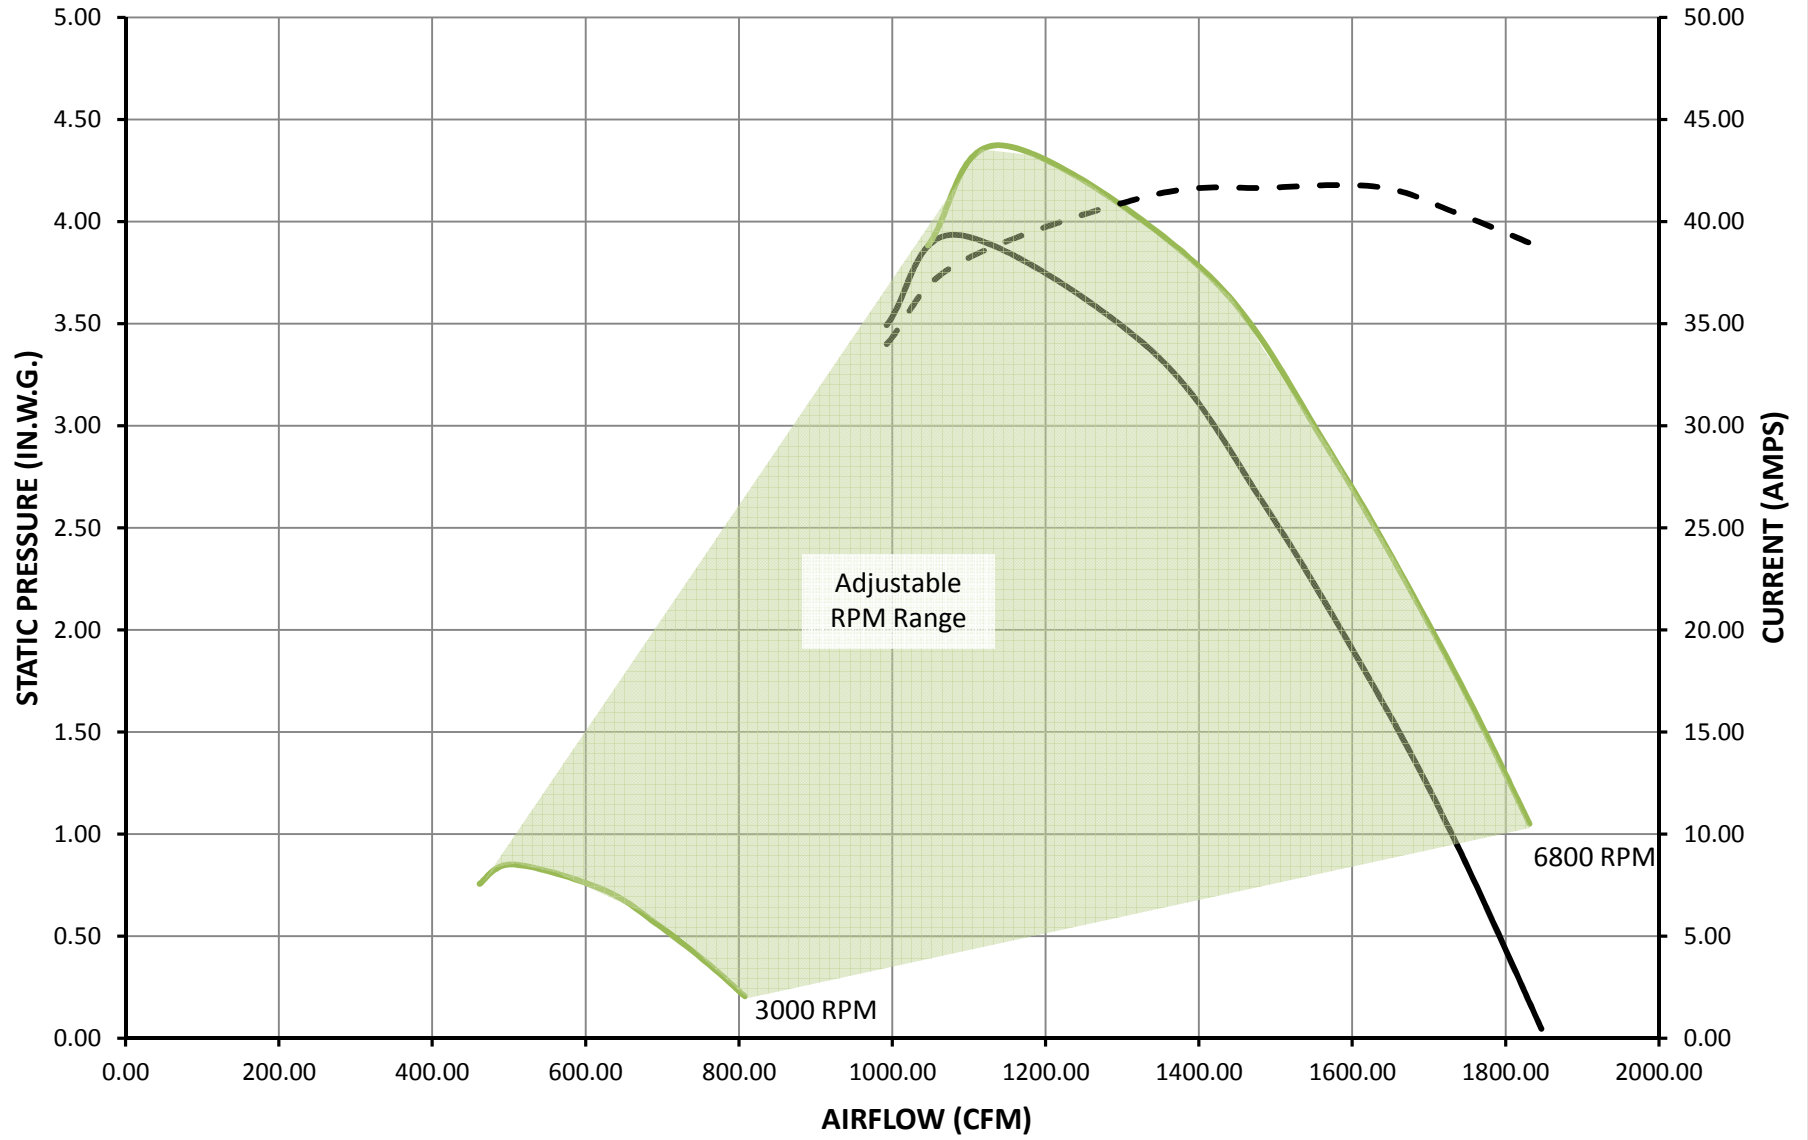

# 1270800 - CAT Airflow Curve

— Nominal Flow    — Airflow Range    - - - Nominal Current