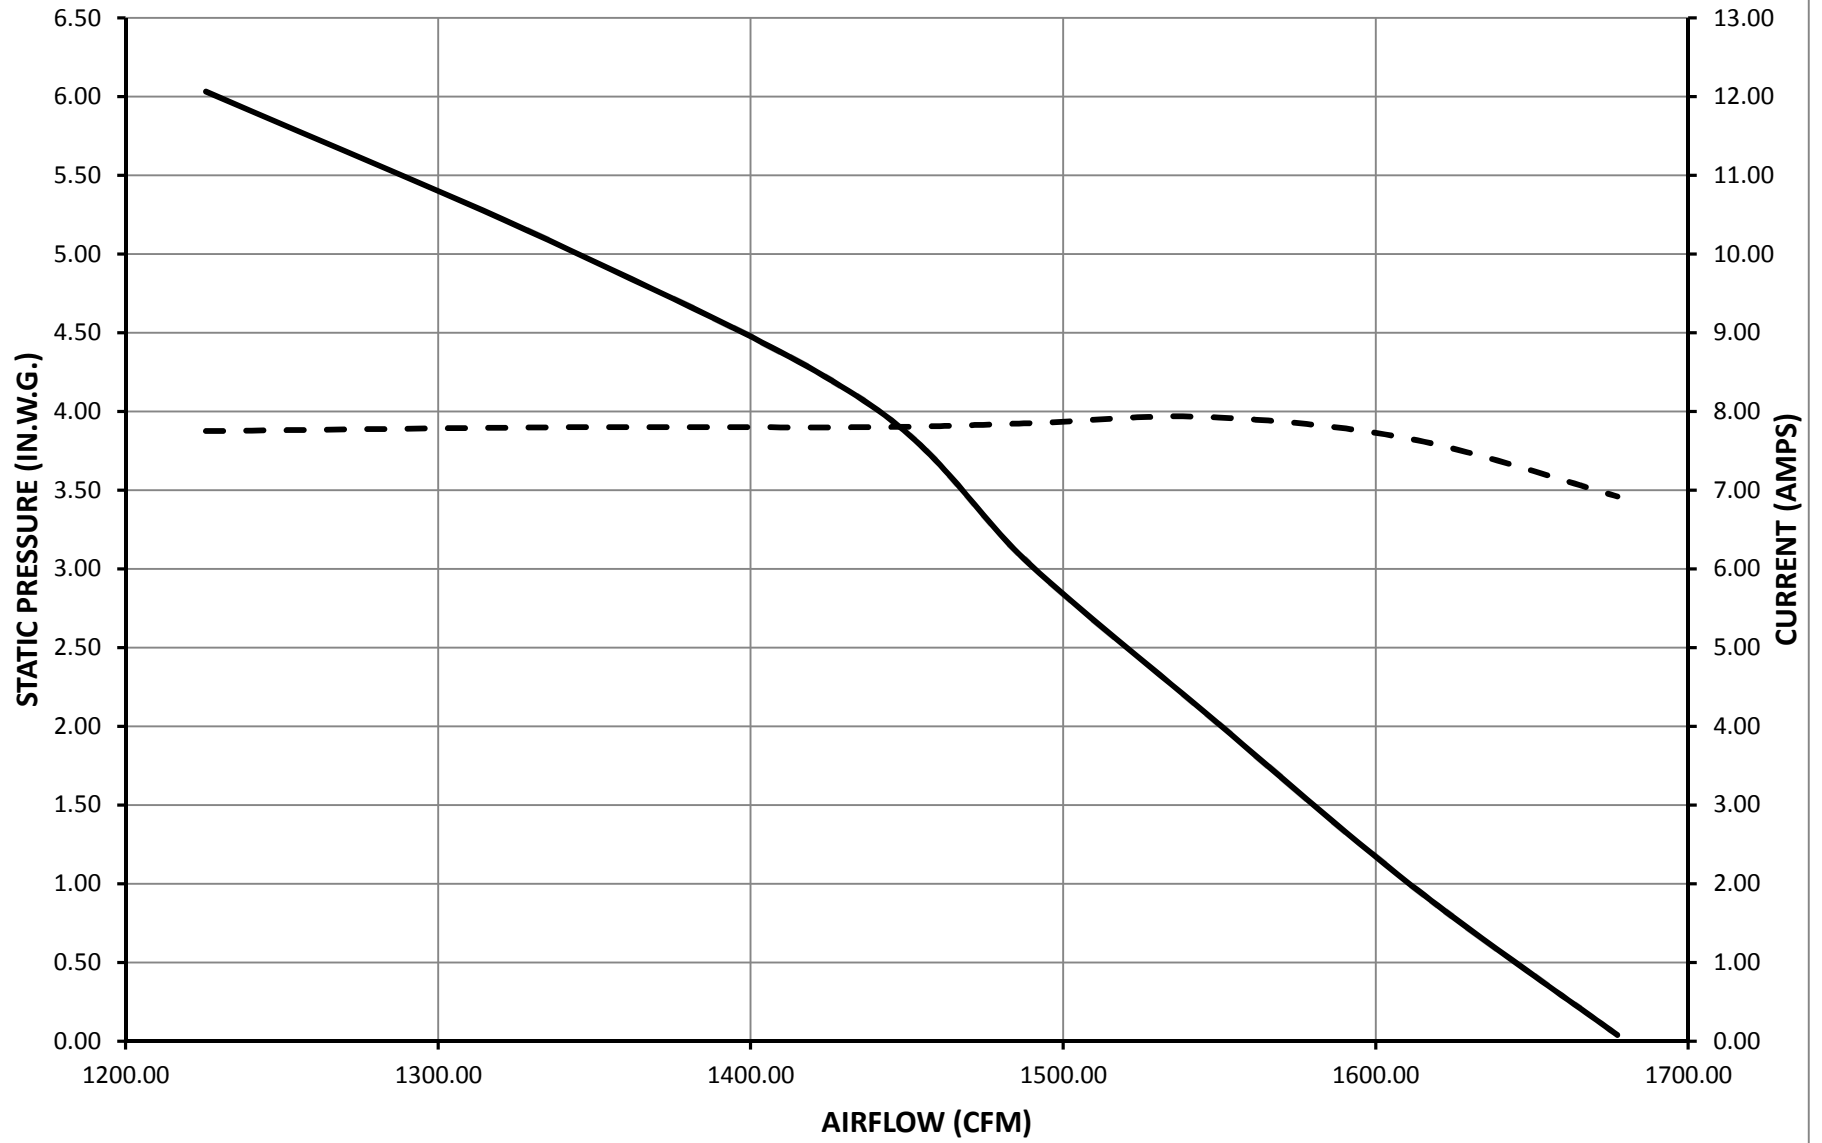

# 1270710 - CAT Airflow Curve

— Nominal Flow    - - Nominal Current