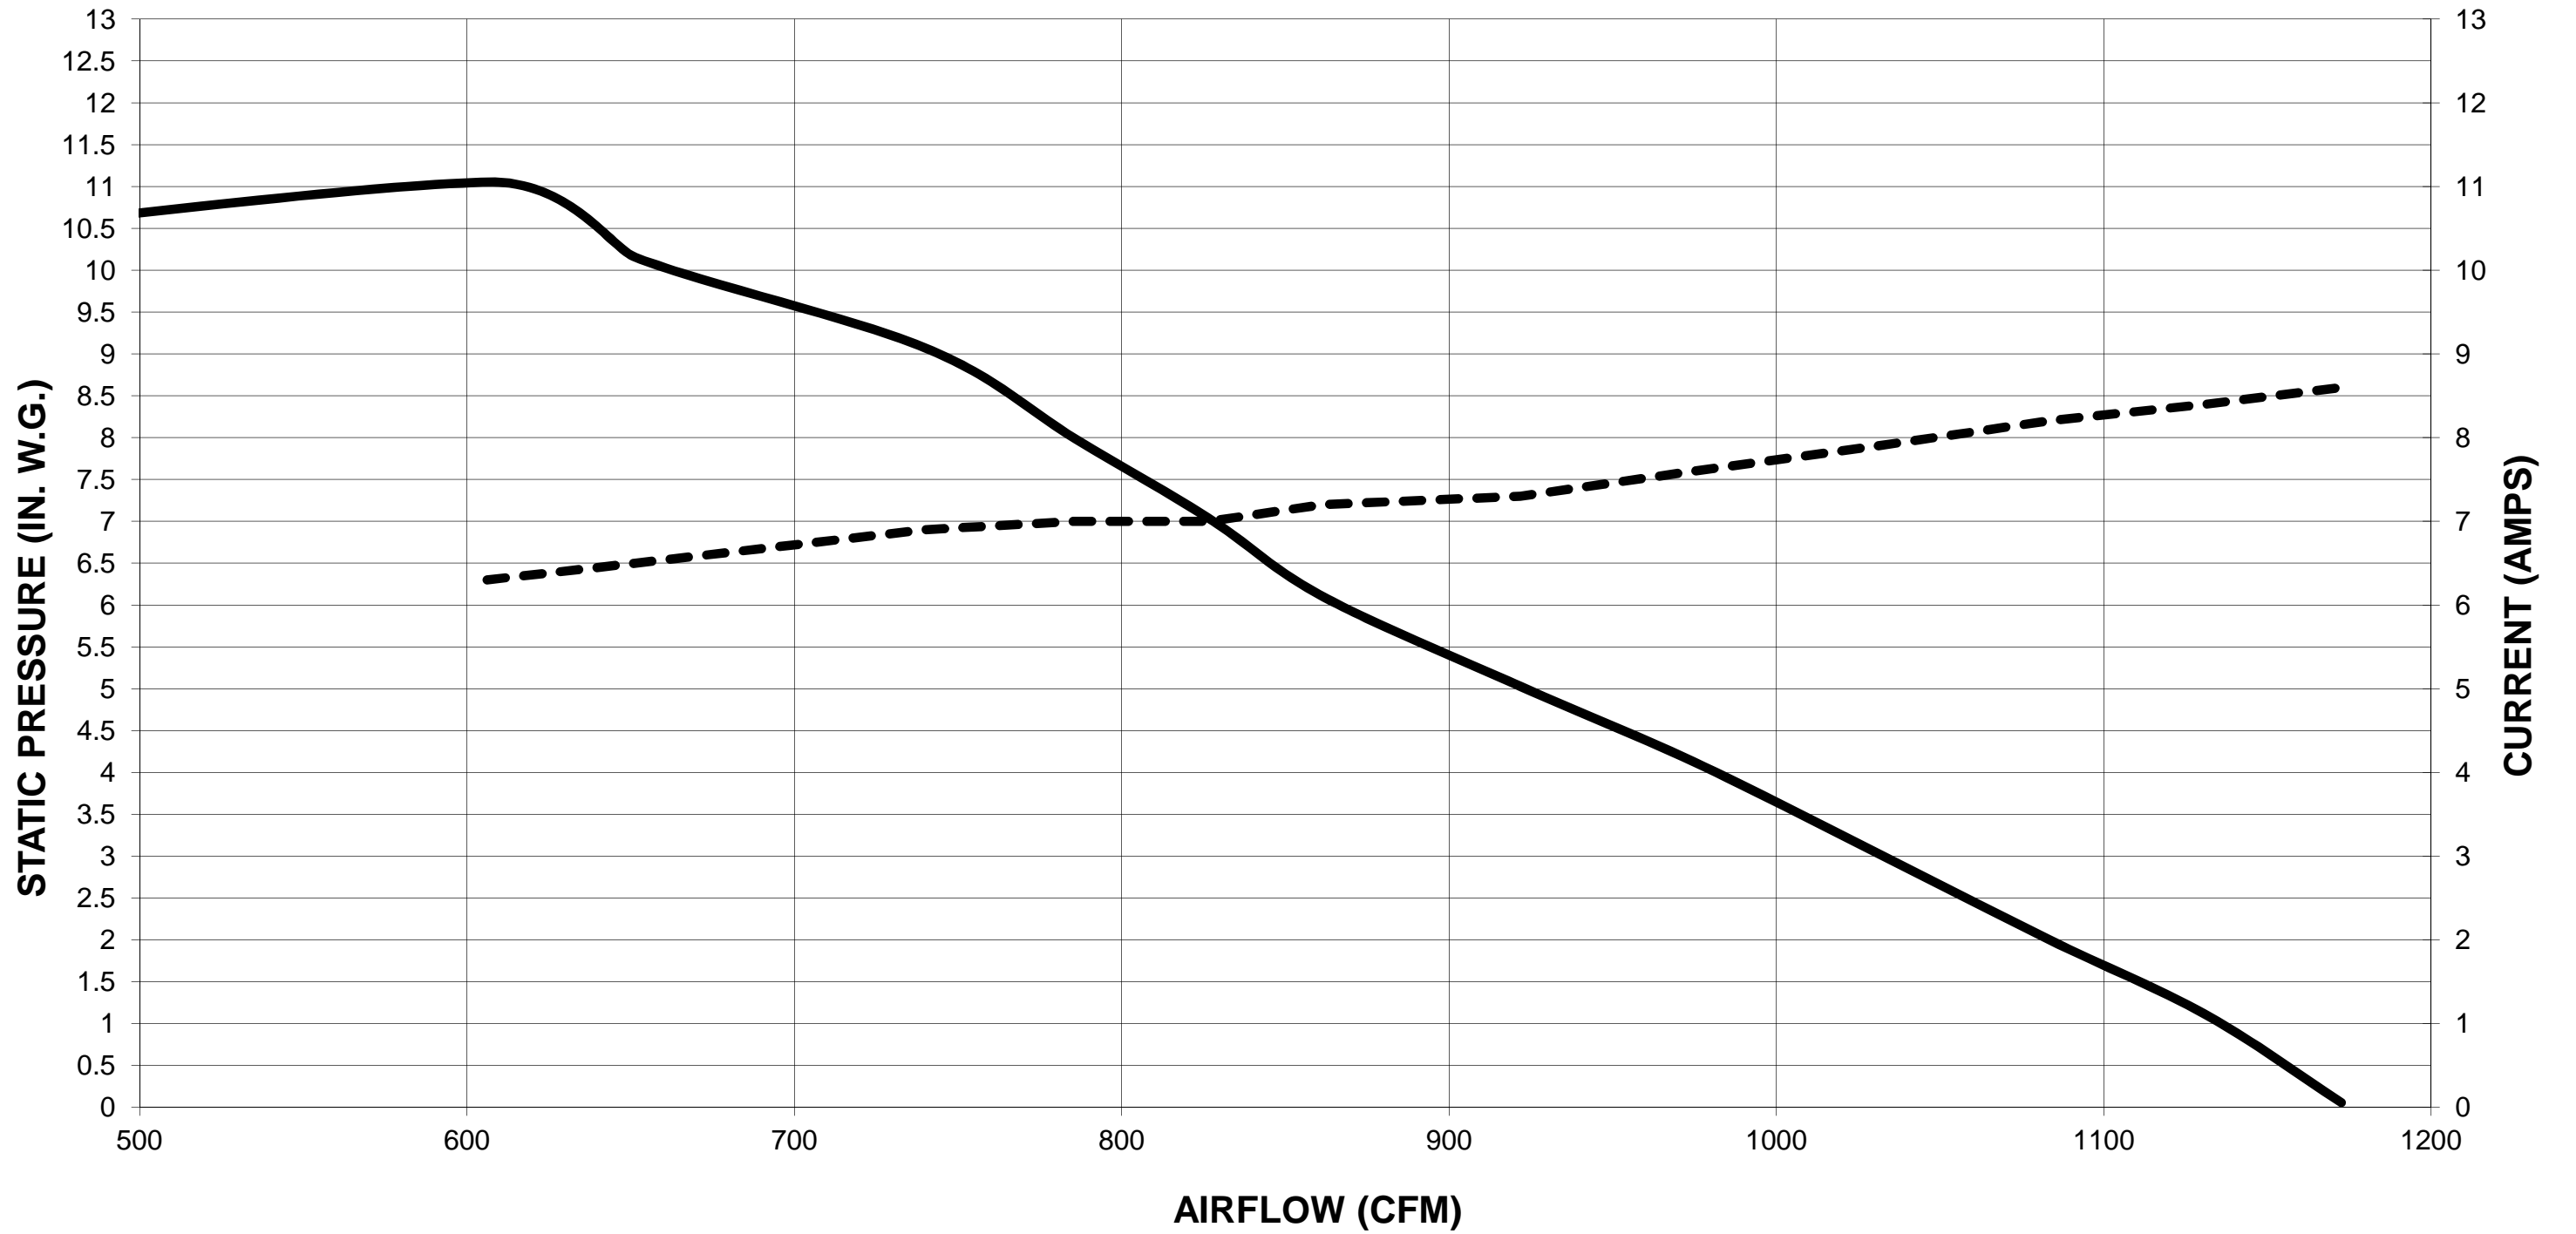

1270600-CAT AIRFLOW CURVE

— Nominal Flow

- - Nominal Current