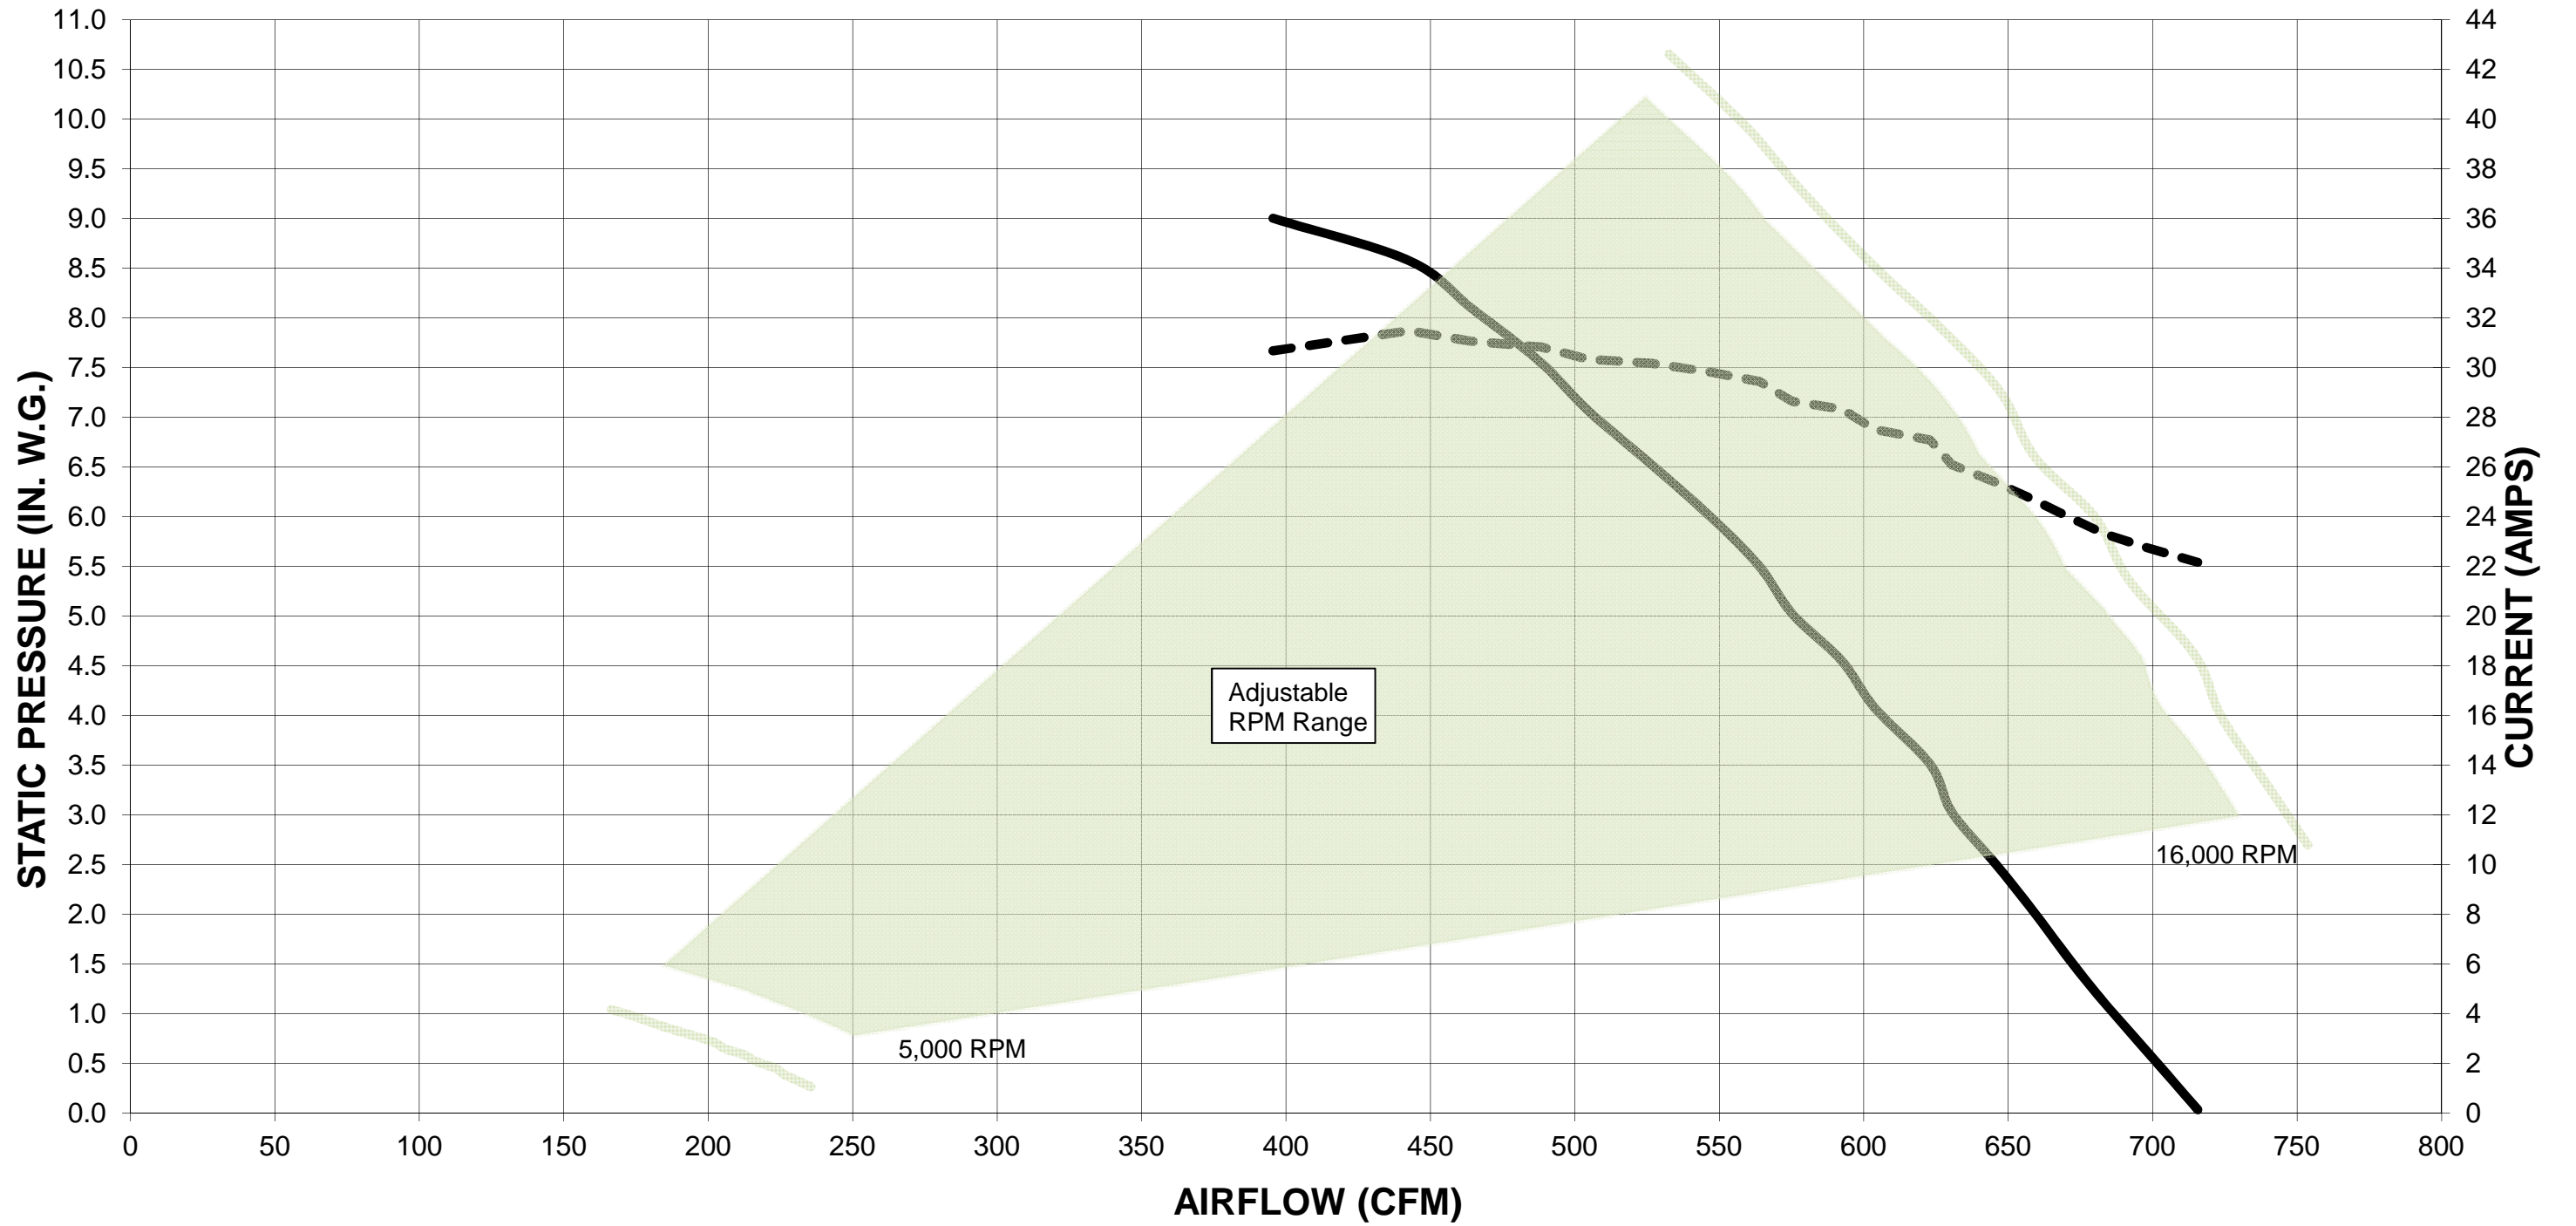

1270570-CAT AIRFLOW CURVE

— AIRFLOW RANGE

— Nominal Flow

- - - Nominal Current