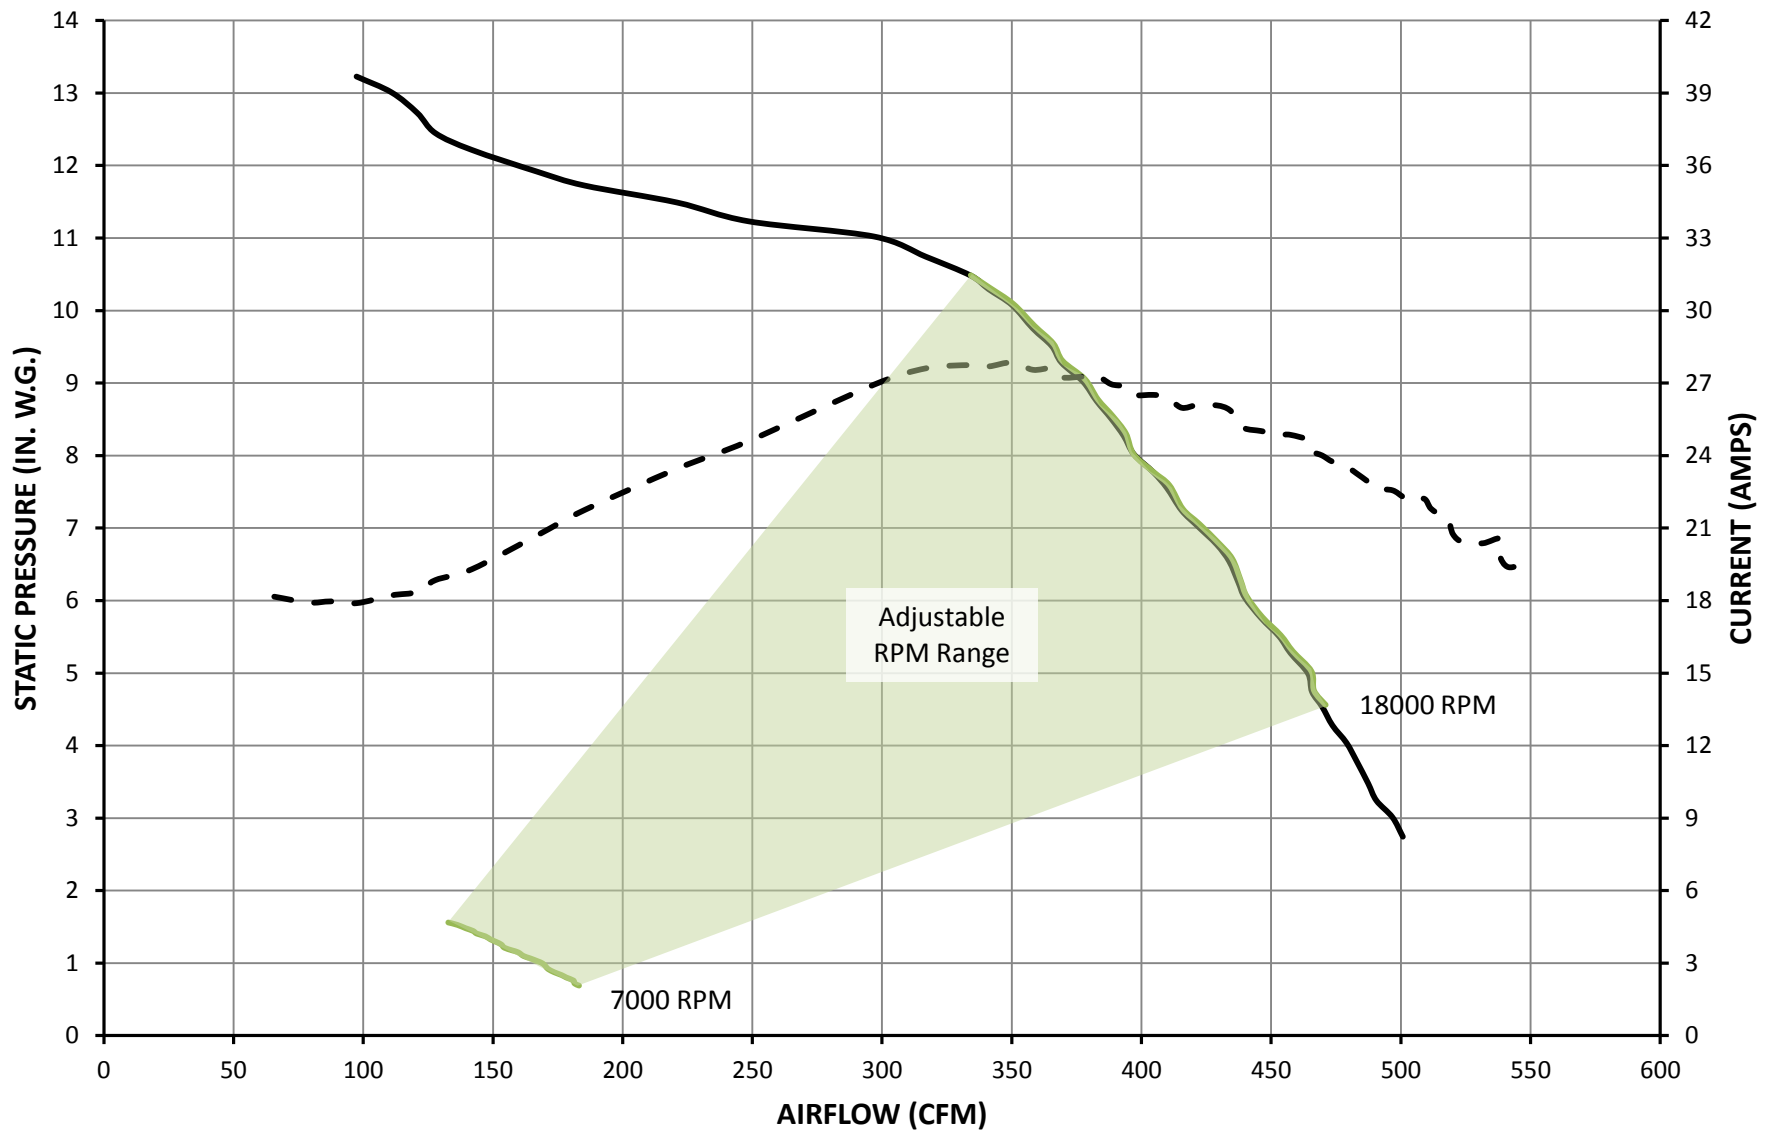

1270490 - CAT AIRFLOW CURVE

— Nominal Flow — Airflow Range - - - Nominal Current