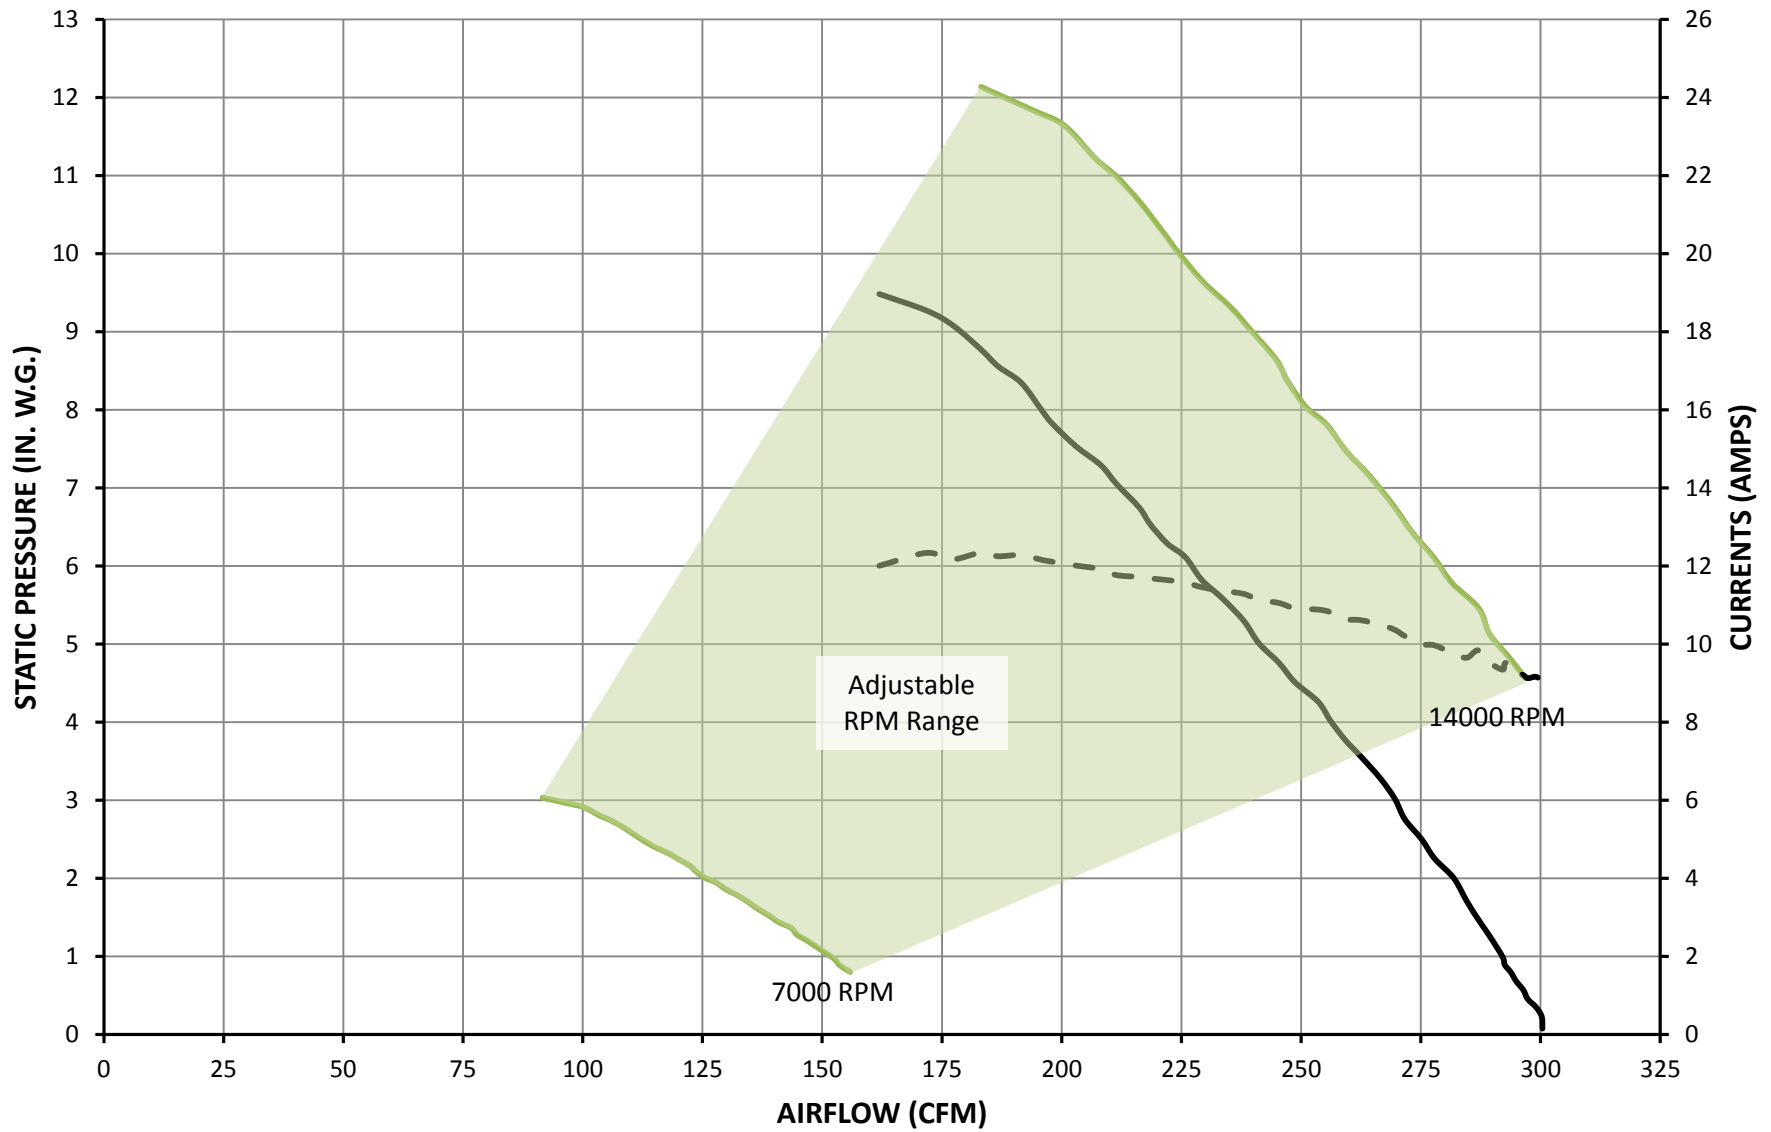

# 1270420 - CAT AIRFLOW CURVE

— Nominal Flow    — Airflow Range    - - - Nominal Current