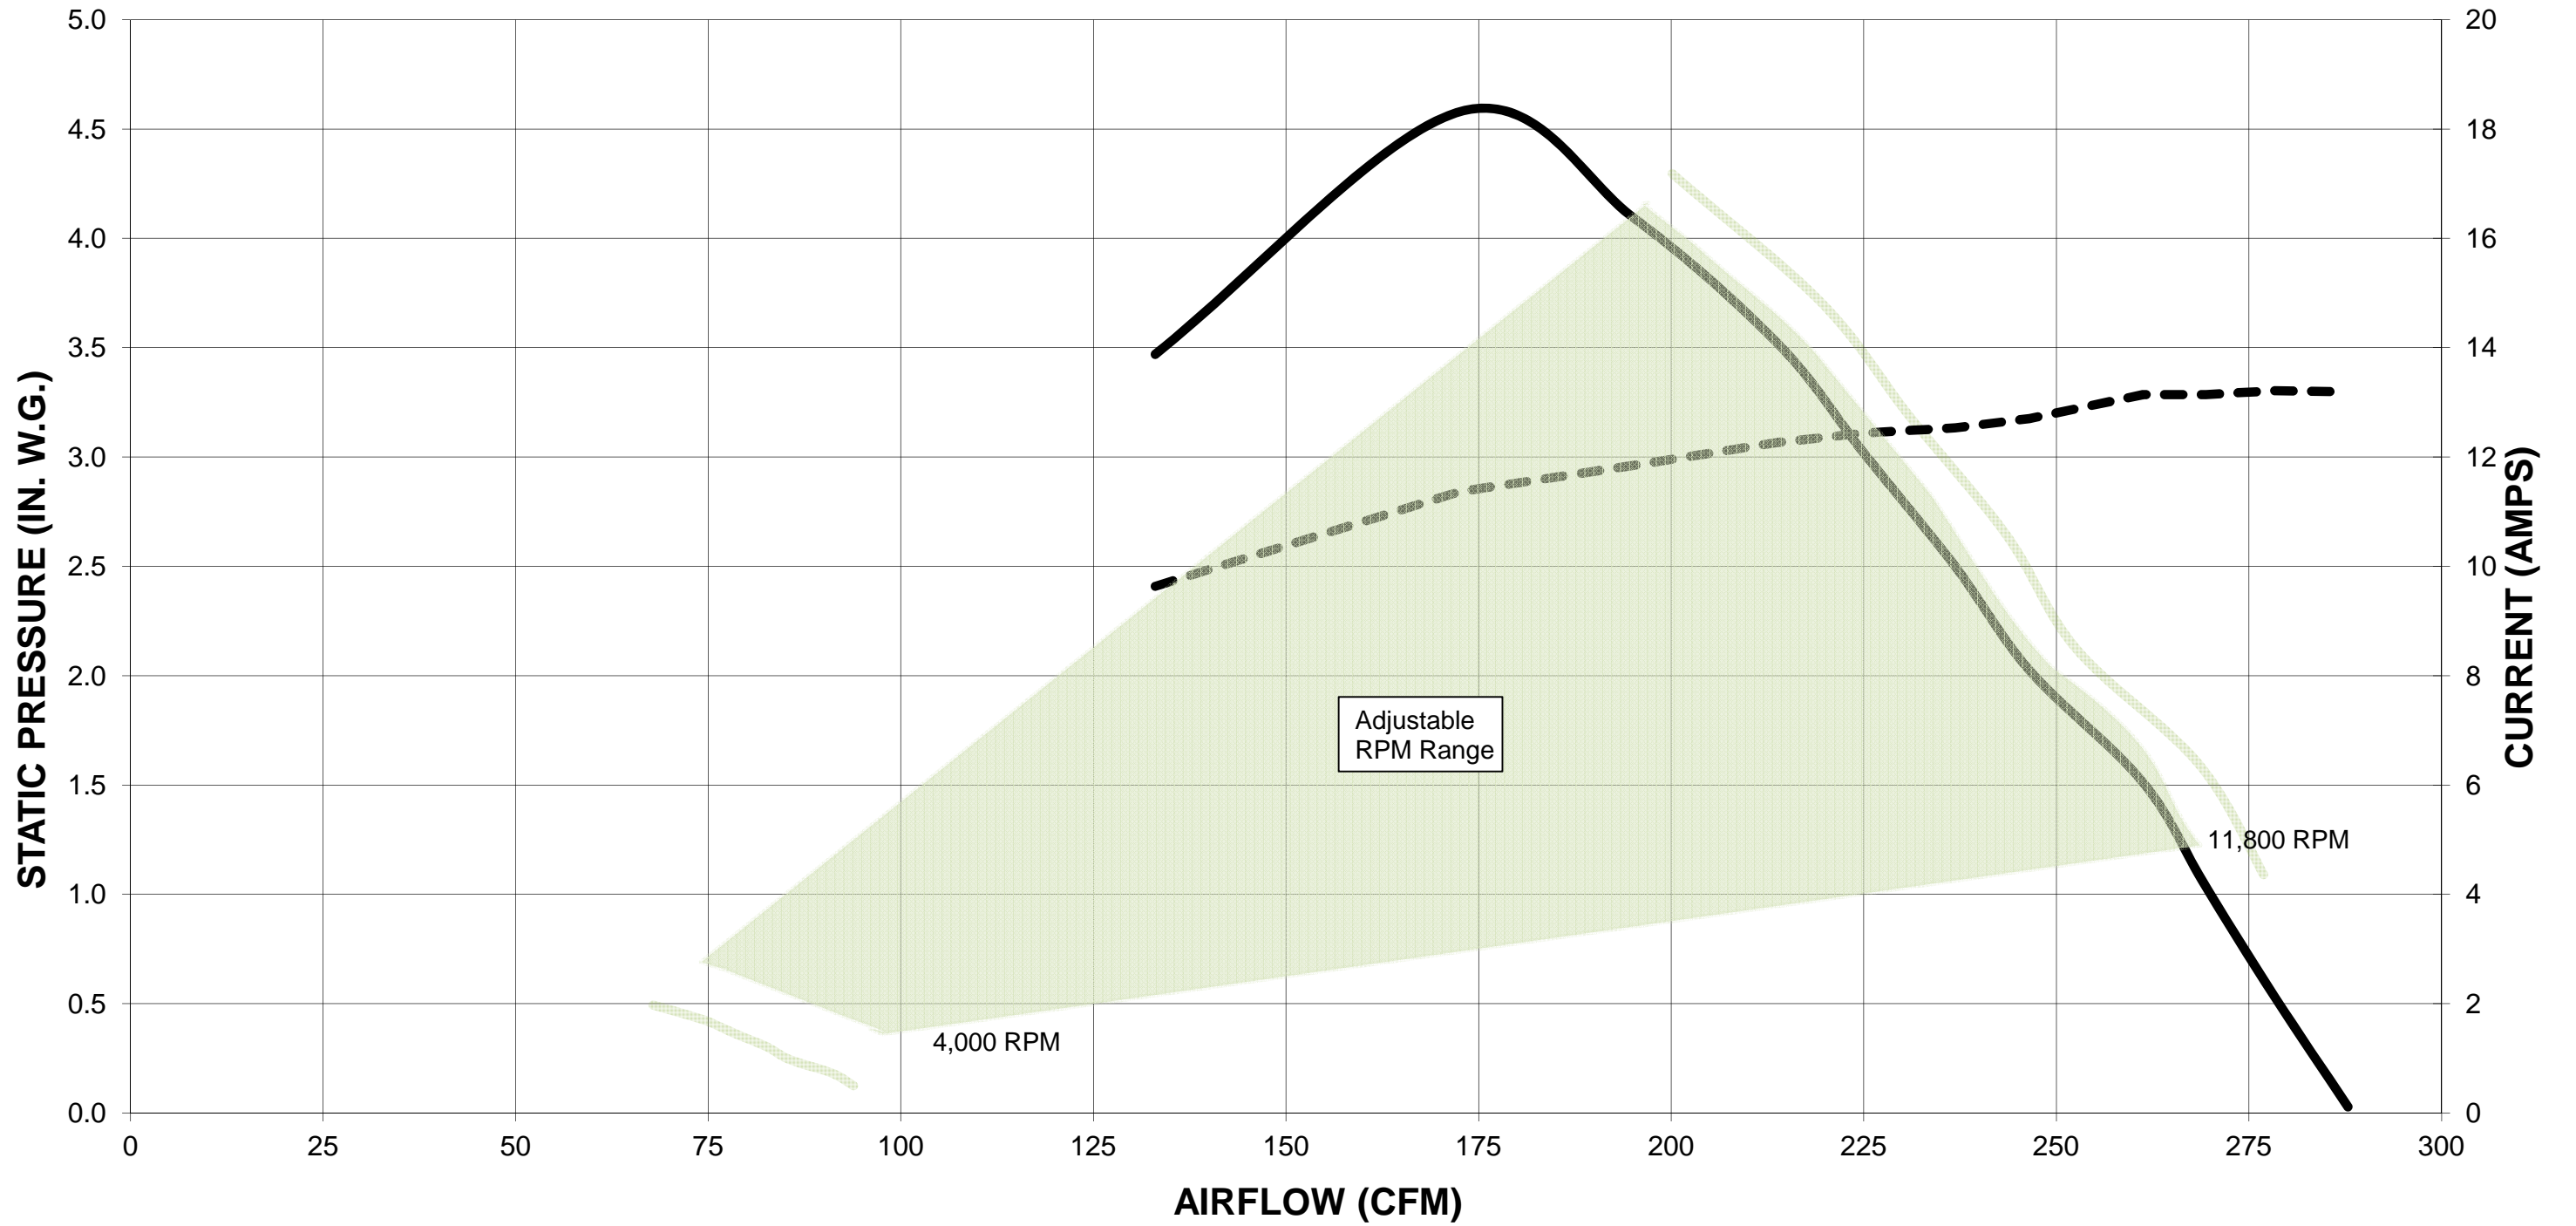

1270410-CAT AIRFLOW CURVE

AIRFLOW RANGE

Nominal Flow

Nominal Current