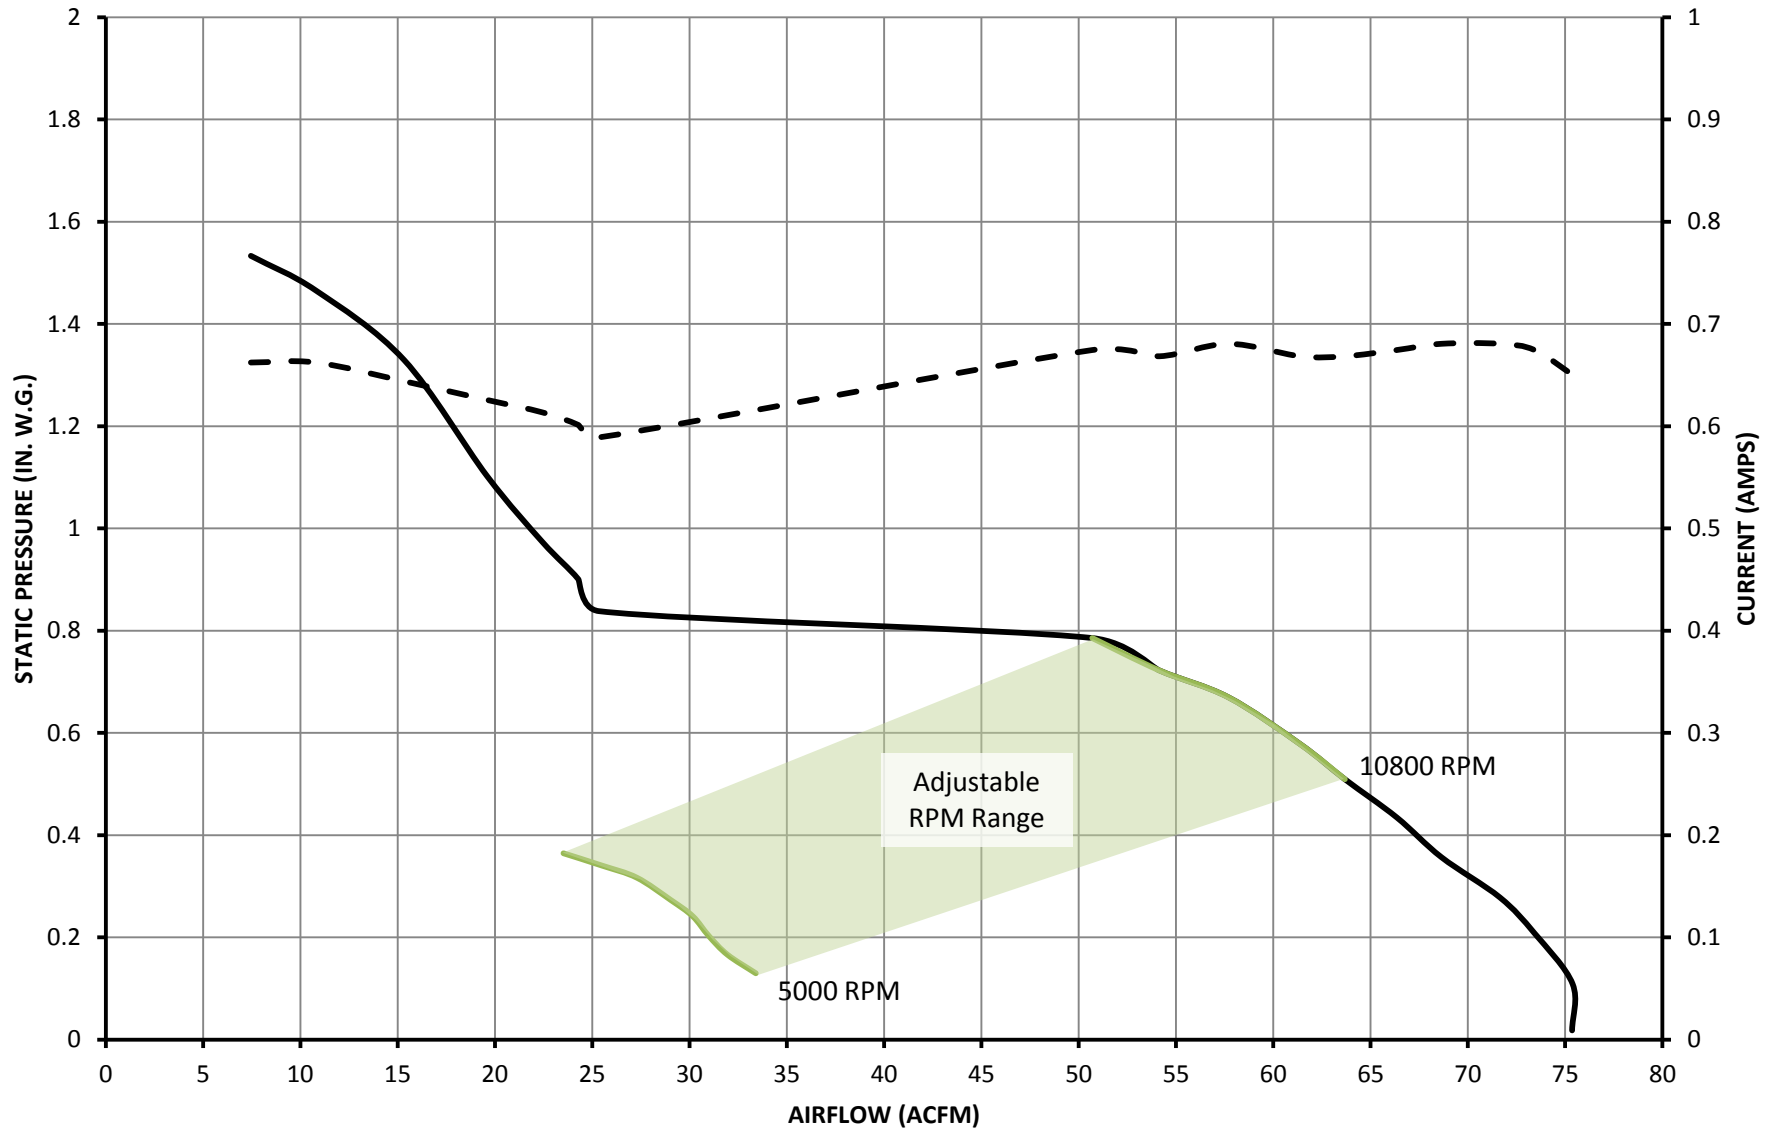

1270255-CAT AIRFLOW CURVE

— Static Pressure — Airflow Range - - Current