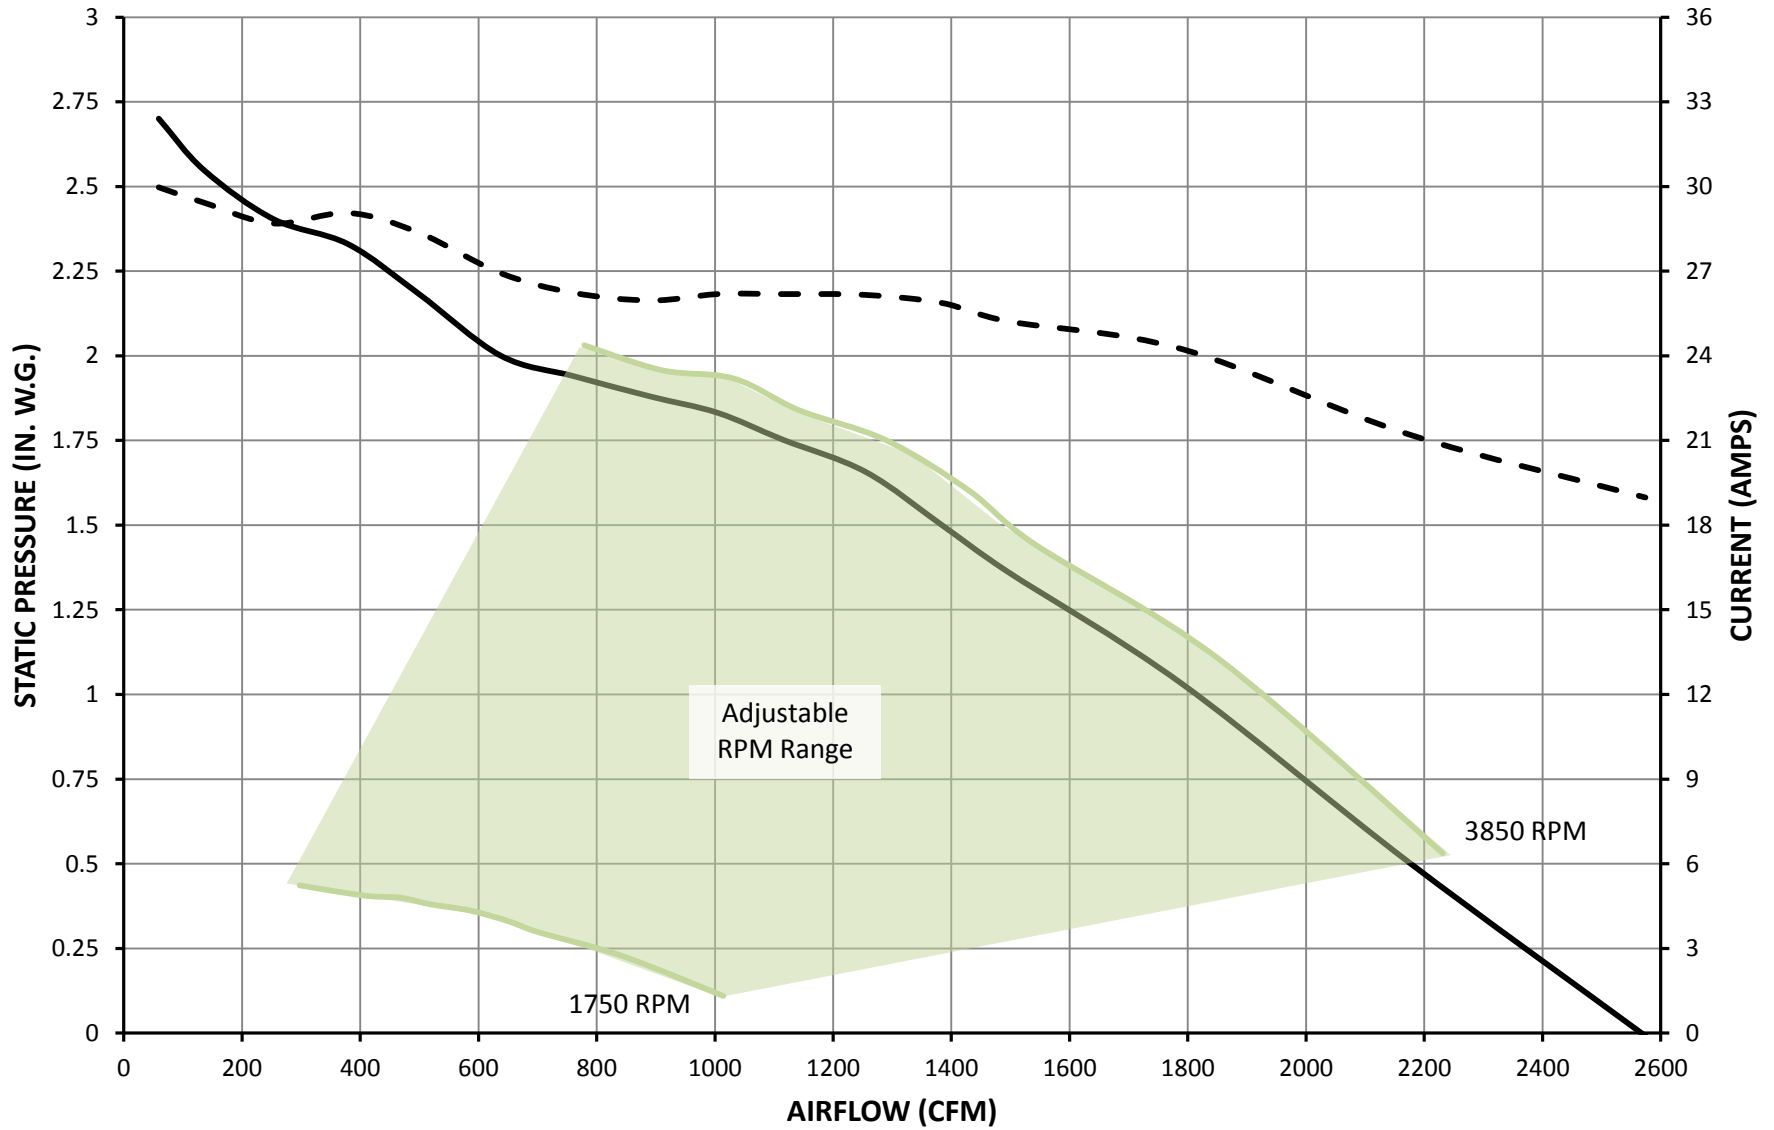

# 1270150-CAT AIRFLOW CURVE

— Nominal Flow    — Airflow Range    - - - Nominal Current