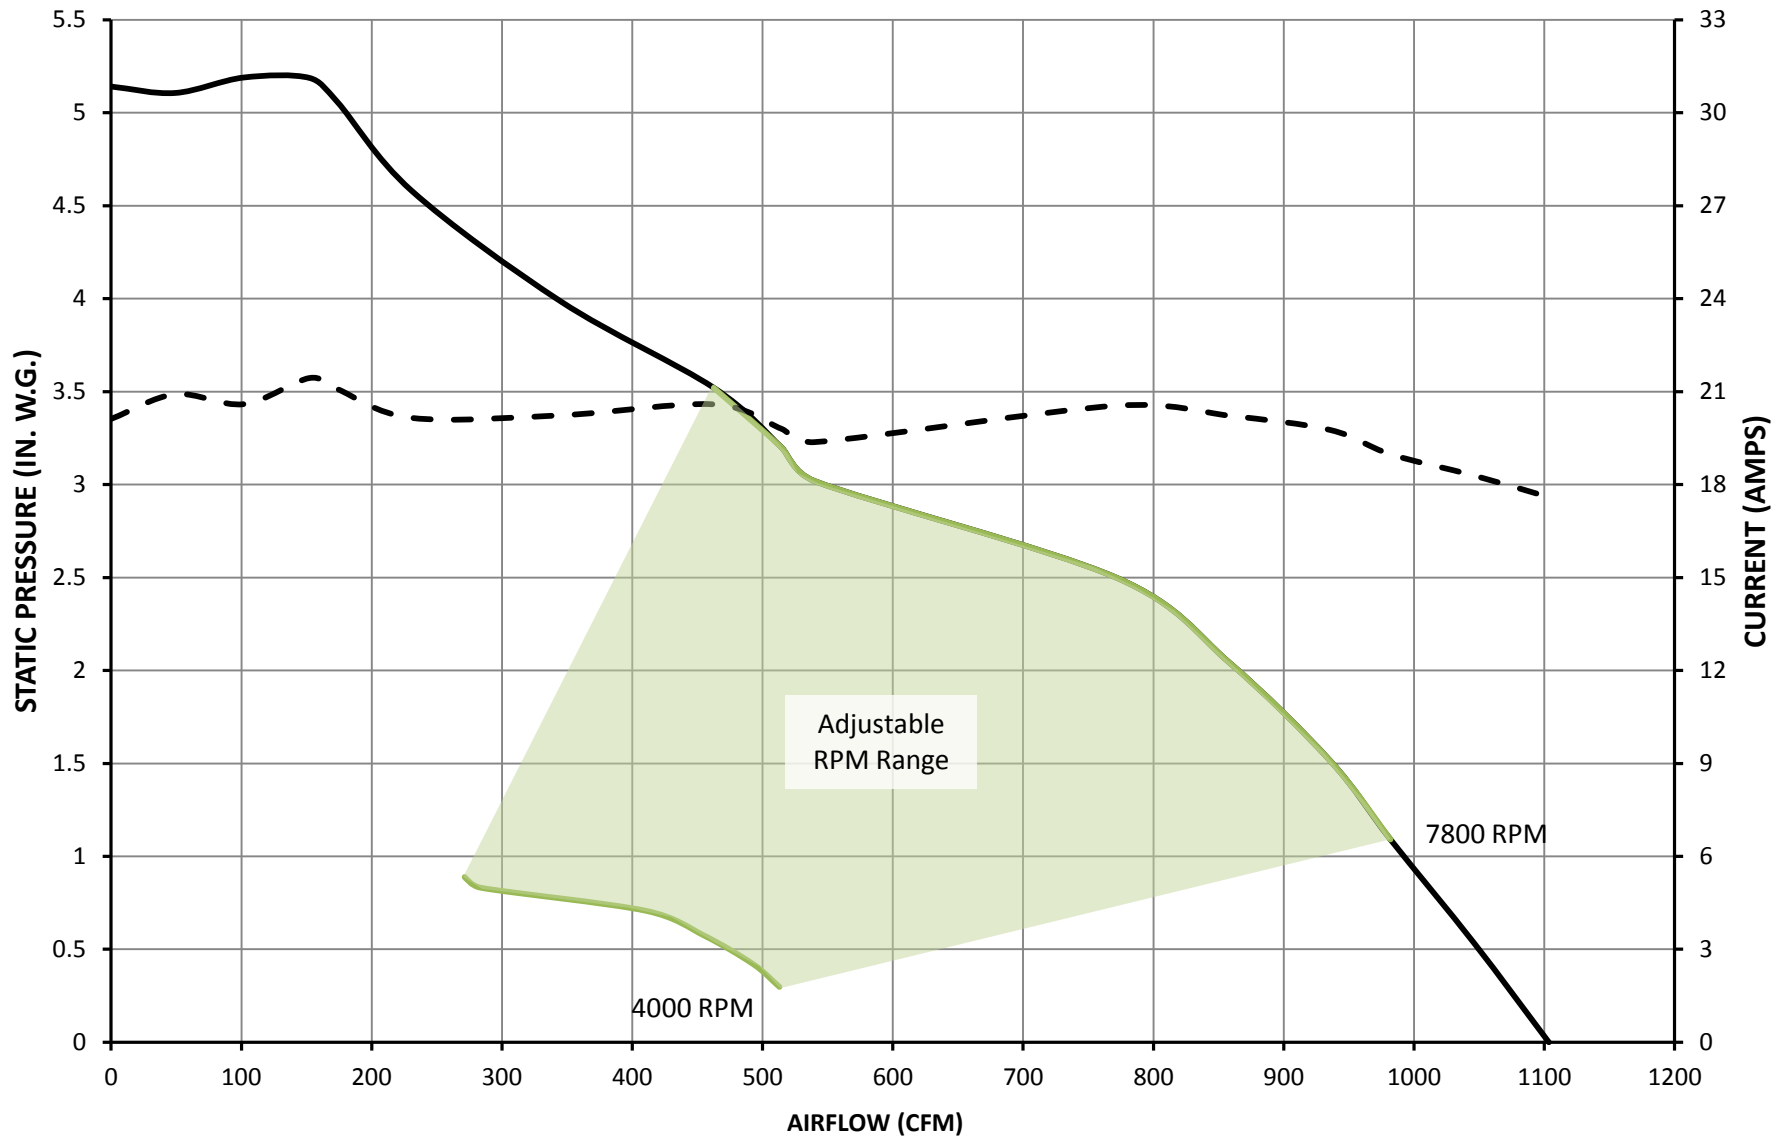

# 1250435 - CAT AIRFLOW CURVE

— Nominal Flow    — Airflow Range    - - - Nominal Current